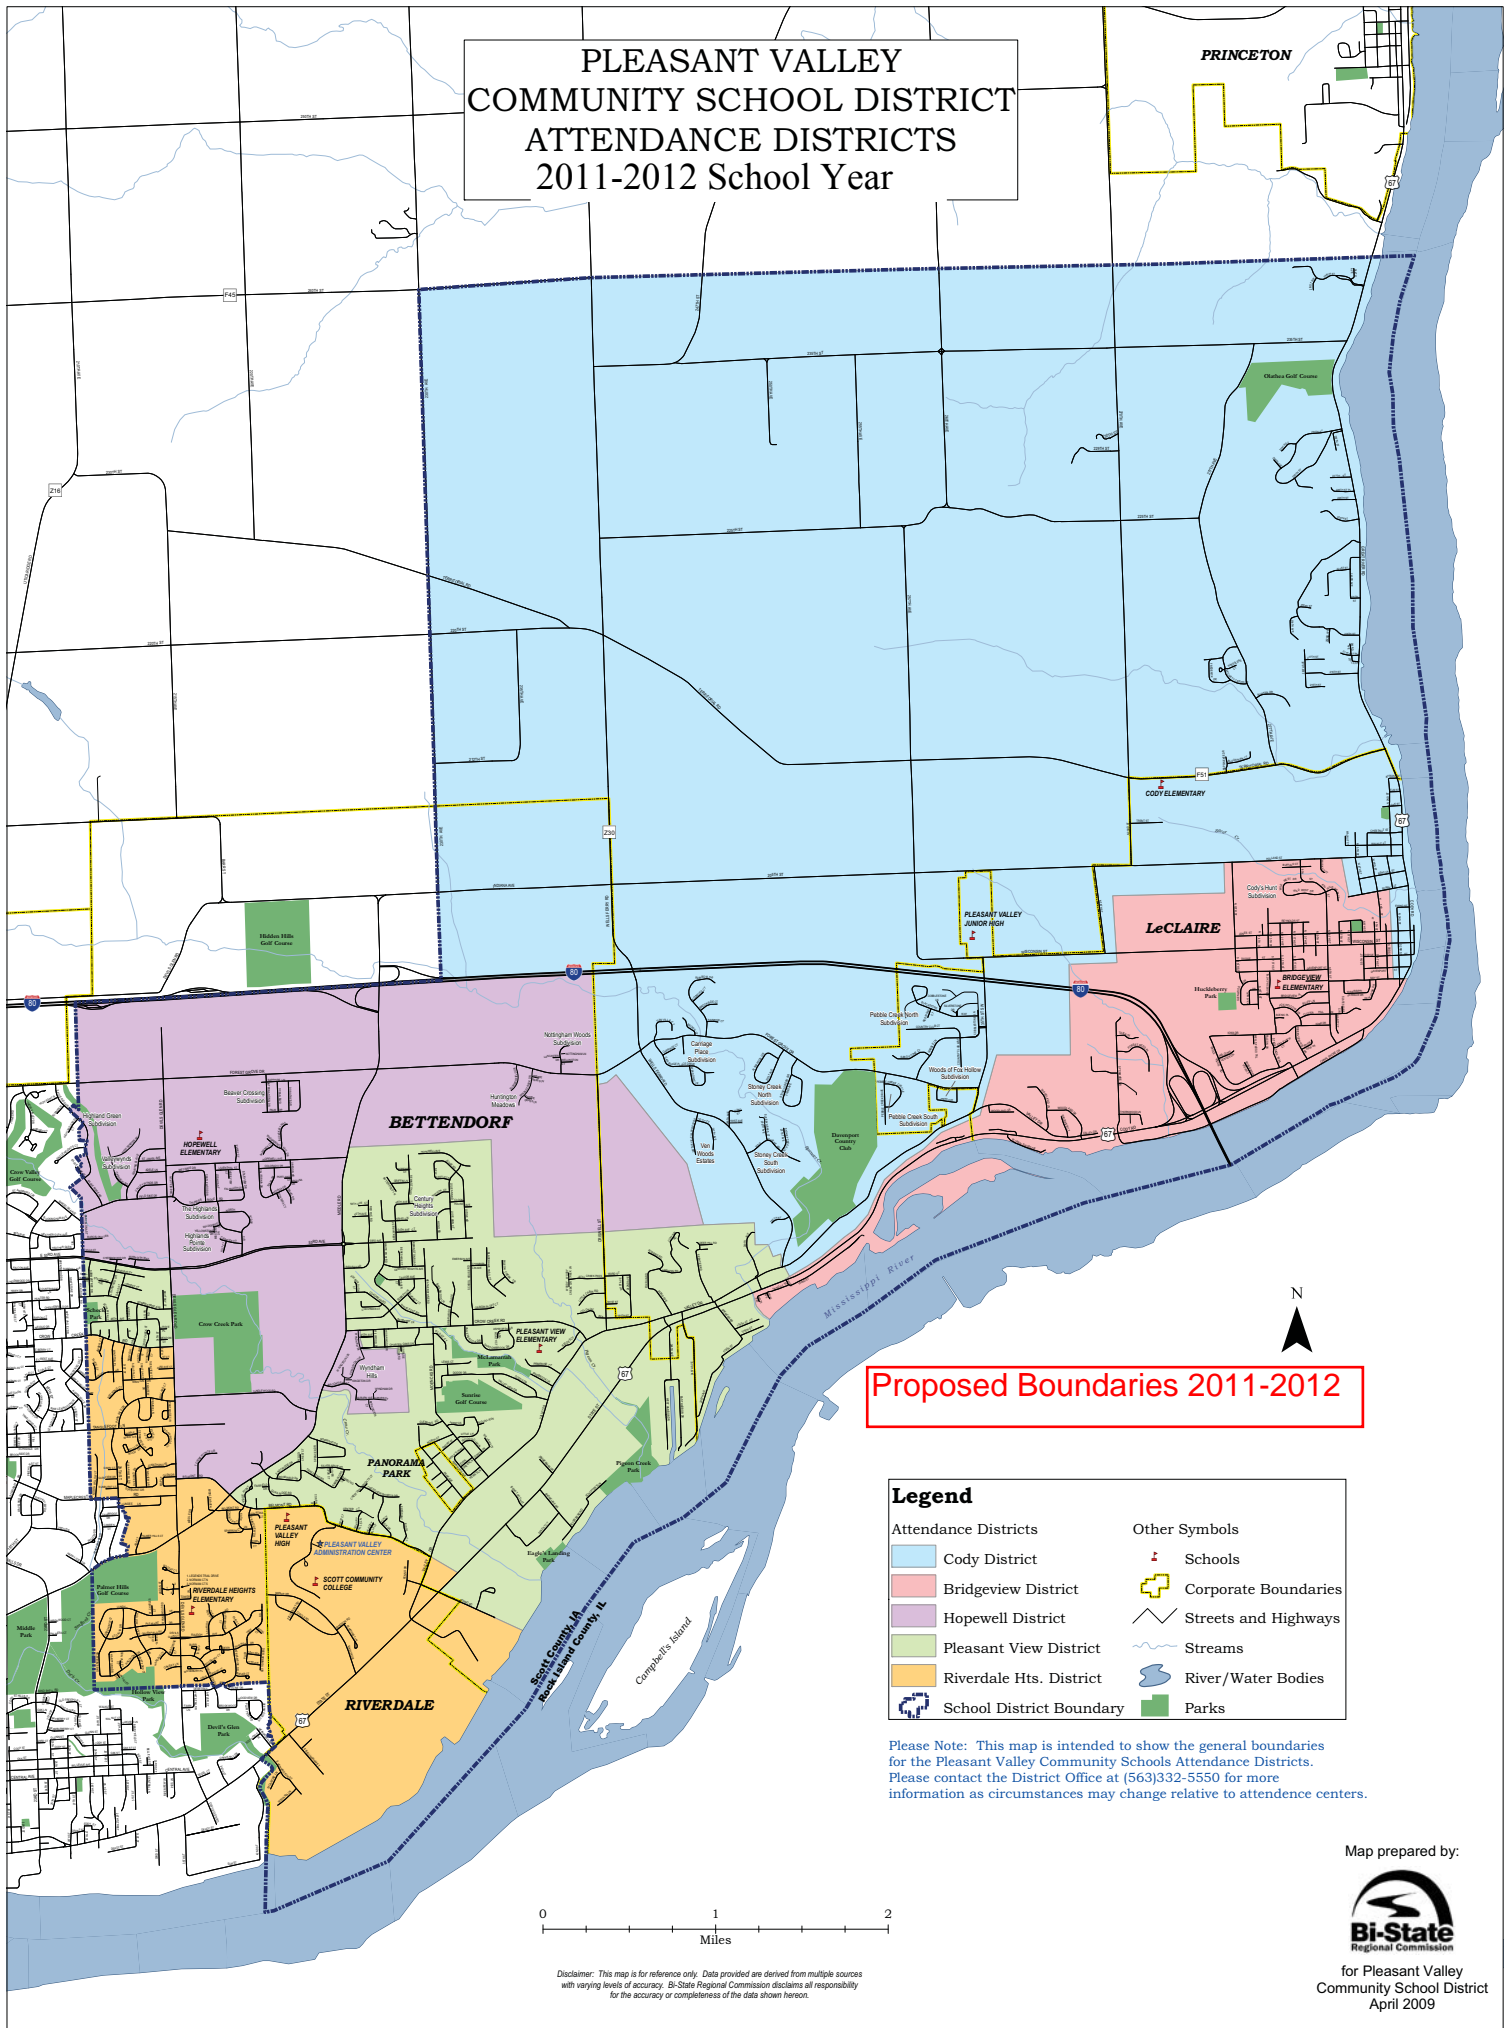

PLEASANT VALLEY COMMUNITY SCHOOL DISTRICT ATTENDANCE DISTRICTS 2011-2012 School Year

Proposed Boundaries 2011-2012

Legend	
Attendance Districts	
 Cody District	 Schools
 Bridgeview District	 Corporate Boundaries
 Hopewell District	 Streets and Highways
 Pleasant View District	 Streams
 Riverdale Hts. District	 River/Water Bodies
 School District Boundary	 Parks

Please Note: This map is intended to show the general boundaries for the Pleasant Valley Community Schools Attendance Districts. Please contact the District Office at (563)332-5550 for more information as circumstances may change relative to attendance centers.

Map prepared by: